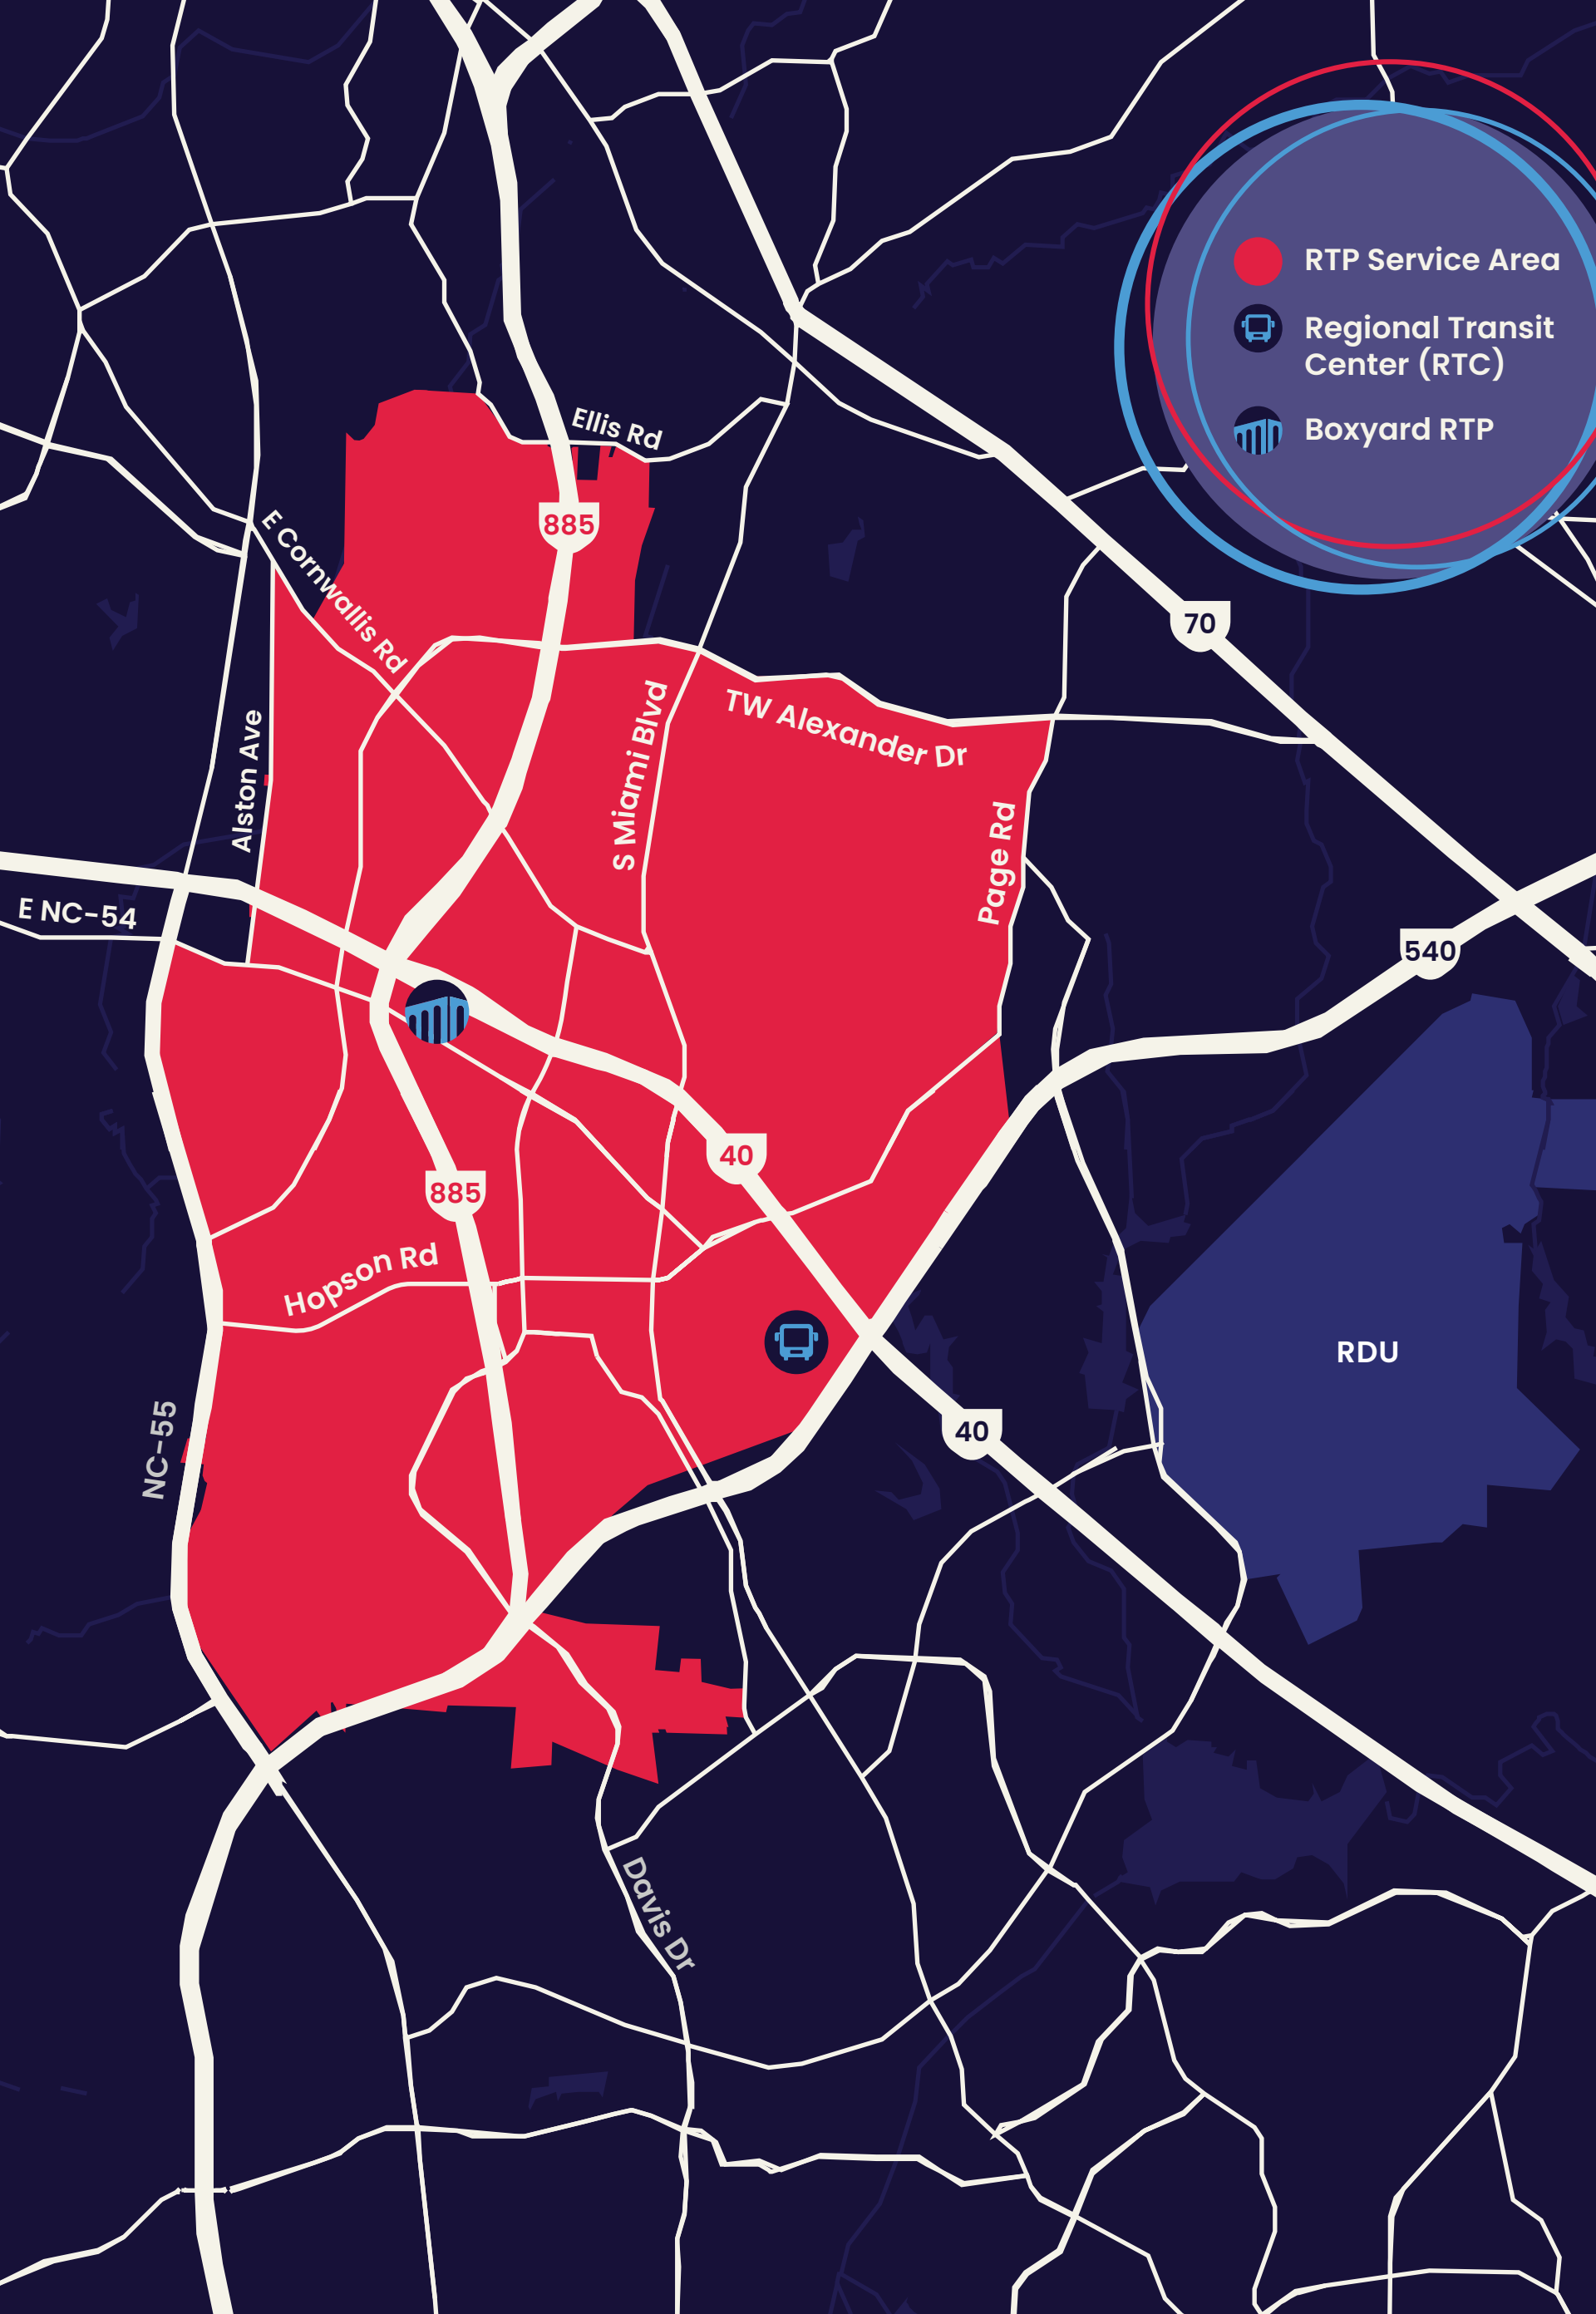

Get from A to B in RTP with RTP Connect with Research Triangle Foundation and GoTriangle. Use code **RTPCONNECT** on Lyft or Uber for \$10 off your ride. Most rides are fully covered!

Learn more at rtpconnect.com

RTP Service Area

Regional Transit Center (RTC)

Boxyard RTP

Ellis Rd

885

E Cornwallis Rd

Alston Ave

S Miami Blvd

TW Alexander Dr

Page Rd

70

540

E NC-54

40

885

Hopson Rd

40

RDU

NC-55

Davis Dr